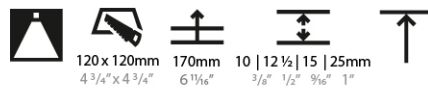

Shape: Square
Diameter (mm): 95
Diameter (in): 3 3/4
Length (mm): 106
Length (in): 4 3/16
Width (mm): 106
Width (in): 4 3/16
Depth (mm): 150
Depth (in): 5 7/8

Ceiling Thickness (mm): 10 / 12.5 / 15 / 25
Ceiling Thickness (in): 3/8 or 1/2 or 9/16 or 1

Min. Recessing Depth (mm): 170
Min. Recessing Depth (in): 6 11/16
Light Distribution: Downlight

Weight (kg): 0.705
Weight (lbs): 1.55

Fixture Finish: SSR / BKV / CWI / CRY / HAB / LAG / UFT / ITA / RUA / RUR / MIC / FTG / MYG / TWT / LOD / PUS / FRO / FUP / KIA / POP / BLS / SPG / MEY / GOH / GUM / CHC / COM / ABZ / JAG / OBR / MOS / ROR

Fixture Material: Aluminum Die Cast
Cut-out Measurements: 120mm / 4 3/4" x 120mm / 4 3/4"
Upon Request: Unique Ceiling Thickness

ELECTRICAL

Lamp Type: LED (Zhaga Standard)
Input Wattage (W): 15.5
Total Output Wattage (W): 14.5
Dimming: Tri-Mode (Non-Dimming and Phase Dimming (120Vac only) and 0-10V Dimming)

Driver Included: No
Driver Location: Recessed Housing
Driver Type: Constant Current - Universal
Driver Class: Class 2
Housing: See components
Input Voltage (V): 120 - 277
Constant Current (MA): 500

LED

Number of LEDs: 1
Color Temperature (°K): 2700 / 3000 / 3500 / 4000
Max. Delivered Lumen (lm): 940 / 980 / 1029 / 1050
Nominal Lumen (lm): 1386 / 1438 / 1511 / 1542
CRI: >90 CRI
Efficiency (%): 87.9 / 88.4 / 87.9
Lamp Life (hrs): 50000

Upon Request: RGB-W Tunable White Special Color Temperature Special LED

OPTICAL

Reflector°: 20 / 40 / 60
Upon Request: Special Beam Angles

RATINGS AND CERTIFICATIONS
© 2024 Zaneen Lighting, Inc. 188-3382, F 416-247-9319, www.zaneen.com

Available for international specifications by adding 'INT' at the end of the existing Model #. For assistance on 'custom' specifications, contact zteam@zaneen.com.
In a constant effort to supply the best product, we reserve the right to change specifications or materials without notice. The most recent specification sheets are found at zaneen.com
IP rating: IP20