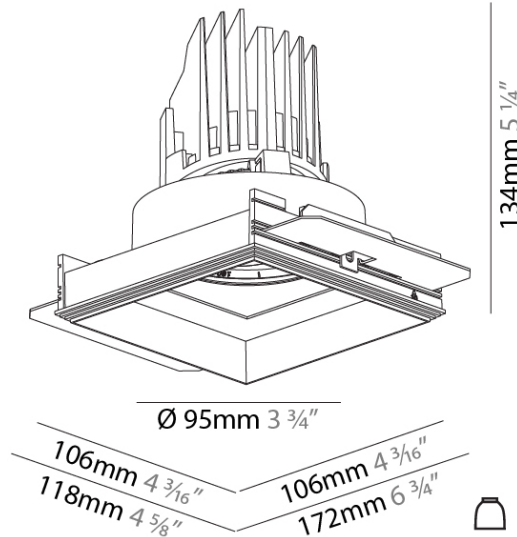

ELECTRICAL

Lamp Type: LED (Zhaga Standard)
Input Wattage (W): 15.5
Total Output Wattage (W): 14.5
Dimming: Tri-Mode (Non-Dimming and Phase Dimming (120Vac only) and 0-10V Dimming)
Driver Included: No
Driver Location: Recessed Housing
Driver Type: Constant Current - Universal
Driver Class: Class 2
Housing: See components
Input Voltage (V): 120 - 277
Constant Current (MA): 500

LED

Number of LEDs: 1
[Color Temperature (°K): 2700 / 3000 / 3500 / 4000](#)
Max. Delivered Lumen (lm): 940 / 980 / 1029 / 1050
Nominal Lumen (lm): 1386 / 1438 / 1511 / 1542
CRI: >90 CRI
Efficiency (%): 87.9 / 88.4 / 87.9
Lamp Life (hrs): 50000
Upon Request: RGB-W Tunable White Special Color Temperature
Special LED

OPTICAL

[Reflector°: 20 / 40 / 60](#)
Adjustability: Rotational 355°; Tilt 30°
Upon Request: Special Beam Angles

RATINGS AND CERTIFICATIONS

© 2024 Zaneen LLC, 10000 10th St, Suite 3382, F 416-247-9319, www.zaneen.com

Available for international specifications by adding "INT" at the end of the existing Model #. For assistance on 'custom' specifications, contact zteam@zaneen.com.
Certified By: Certified for North American Standards
In a constant effort to supply the best product, we reserve the right to change specifications or materials without notice. The most recent specification sheets are found at zaneen.com
IP rating: IP20