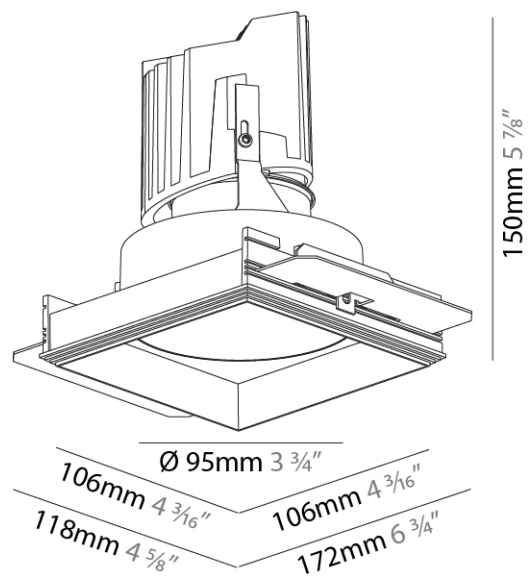

Shape: Square
Diameter (mm): 95
Diameter (in): 3 3/4
Length (mm): 106
Length (in): 4 3/16
Width (mm): 106
Width (in): 4 3/16
Depth (mm): 150
Depth (in): 5 7/8

Ceiling Thickness (mm): 10 / 12.5 / 15 / 25
Ceiling Thickness (in): 3/8 or 1/2 or 9/16 or 1

Min. Recessing Depth (mm): 170
Min. Recessing Depth (in): 6 11/16
Light Distribution: Downlight

Weight (kg): 0.705
Weight (lbs): 1.55

Fixture Finish: SSR / BKV / CWI / CRY / HAB / LAG / UFT / ITA / RUA / RUR / MIC / FTG / MYG / TWT / LOD / PUS / FRO / FUP / KIA / POP / BLS / SPG / MEY / GOH / GUM / CHC / COM / ABZ / JAG / OBR / MOS / ROR

Fixture Material: Aluminum Die Cast
Cut-out Measurements: 120mm / 4 3/4" x 120mm / 4 3/4"
Upon Request: Unique Ceiling Thickness

ELECTRICAL

Lamp Type: LED (Zhaga Standard)
Input Wattage (W): 15.5
Total Output Wattage (W): 14.5
Dimming: Tri-Mode (Non-Dimming and Phase Dimming (120Vac only) and 0-10V Dimming)

Driver Included: No
Driver Location: Recessed Housing
Driver Type: Constant Current - Universal
Driver Class: Class 2
Housing: See components
Input Voltage (V): 120 - 277
Constant Current (MA): 500

LED

Number of LEDs: 1
Color Temperature (°K): 2700 / 3000 / 3500 / 4000
Max. Delivered Lumen (lm): 940 / 980 / 1029 / 1050
Nominal Lumen (lm): 1386 / 1438 / 1511 / 1542
CRI: >90 CRI
Efficiency (%): 87.9 / 88.4 / 87.9
Lamp Life (hrs): 50000

Upon Request: RGB-W Tunable White Special Color Temperature Special LED

OPTICAL

Reflector°: 20 / 40 / 60
Upon Request: Special Beam Angles

RATINGS AND CERTIFICATIONS
© 2024 Zaneen Lighting, Inc. 188-3382, F 416-247-9319, www.zaneen.com

Available for international specifications by adding 'INT' at the end of the existing Model #. For assistance on 'custom' specifications, contact zteam@zaneen.com.
In a constant effort to supply the best product, we reserve the right to change specifications or materials without notice. The most recent specification sheets are found at zaneen.com
IP rating: IP20